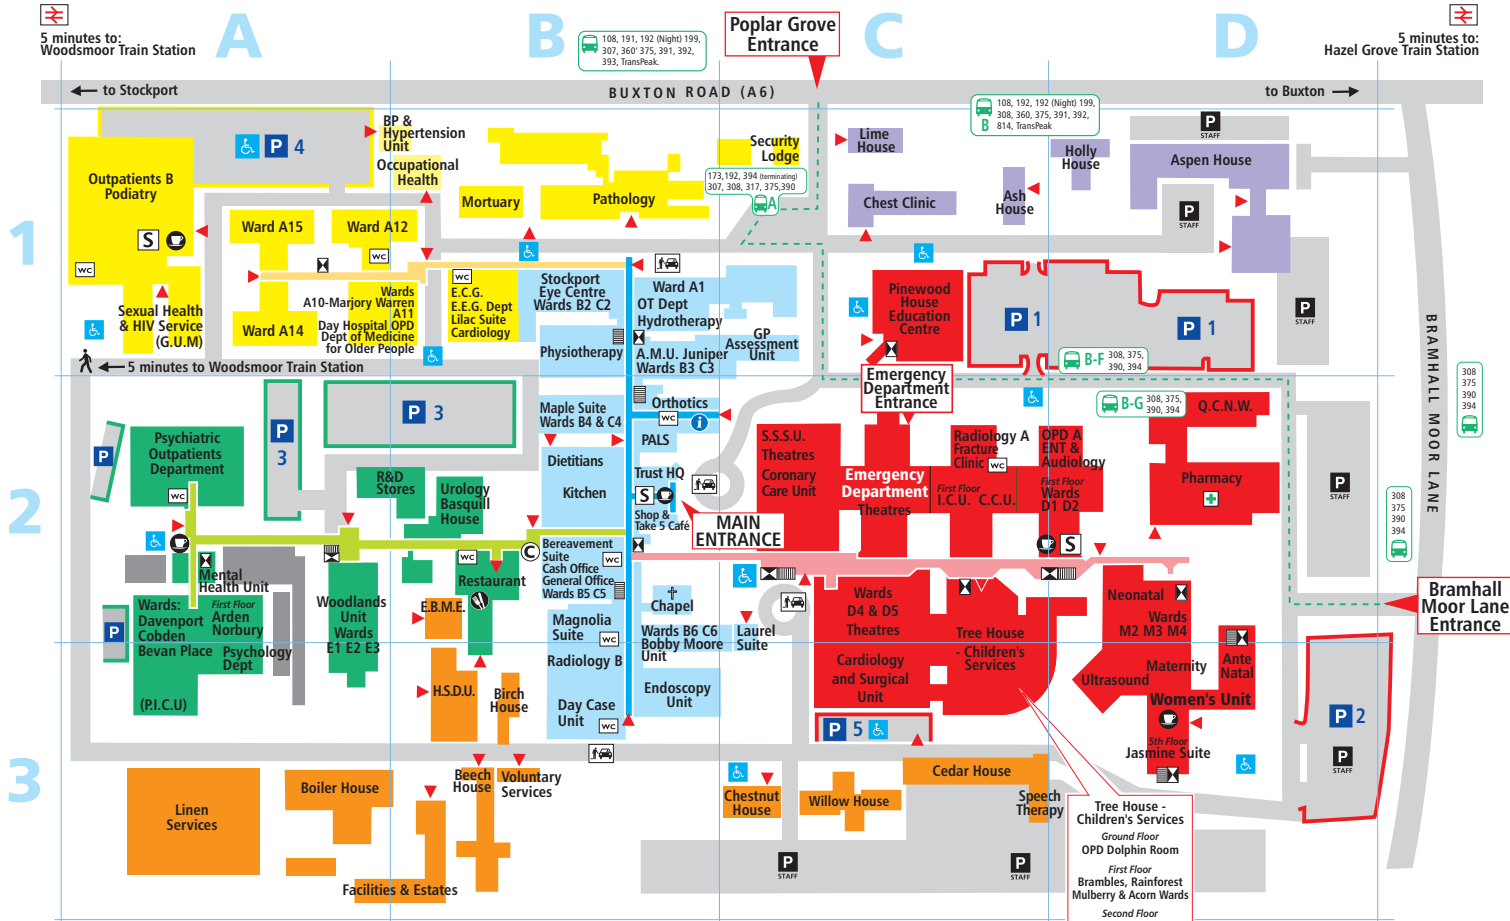

Welcome to Stepping Hill Hospital

- LINK CORRIDORS
- LIFTS
- INFORMATION
- PHARMACY
- RESTAURANT
- DROP OFF POINT
- CAR PARKING FOR PATIENTS & VISITORS
- TRAIN STATION
- SHOP
- ENTRANCES
- STAIRS
- WC MALE & FEMALE
- CHAPEL
- CAFÉ BAR
- BUS STOP ROUTE
- DISABLED CAR PARKING
- CAR PARKING FOR STAFF ONLY
- CASHPOINT